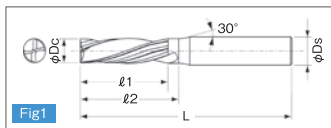

超硬フラットドリル

- 座ぐり加工を1工程で実現
- 斜面への穴加工や偏心穴の矯正など従来のドリルでは不可能だった加工が可能
- バリ低減が期待できる